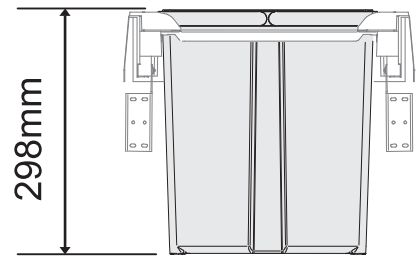

DRILLING POSITION (Blum MERIVOBX®)

ART. 561_4550A

463mm

ART. 561_4550B

298mm