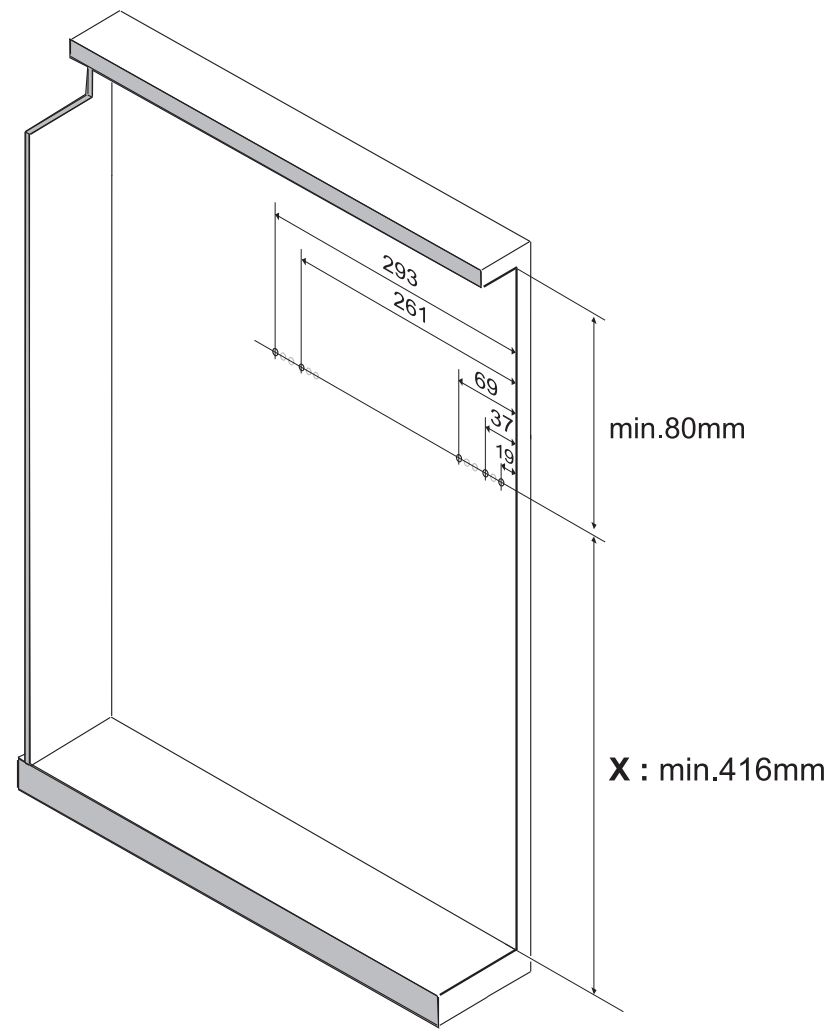

DRILLING POSITION (Blum MERIVOBX®)

ART. 561_4550A

463mm

ART. 561_4550B

298mm