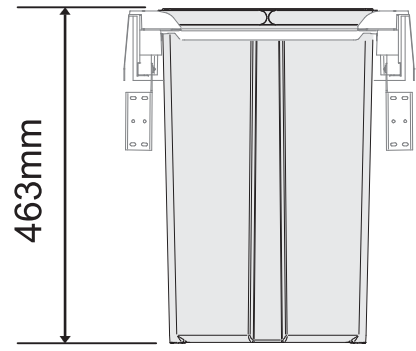

DRILLING POSITION (Blum MERIVOBX®)

ART. 561_4550A

463mm

ART. 561_4550B

298mm